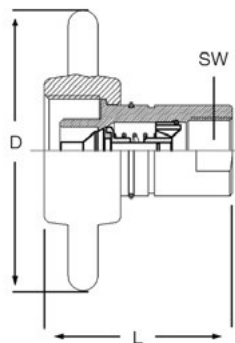

Anschlussart Connection type	PN (bar) WP (bar)	BG	DN DN	Size Size	Zoll Inch	G G	Ø D (mm) Ø D (mm)	L <sub>3</sub> (mm) L <sub>3</sub> (mm)	SW (mm) SW (mm)	Artikelnummer Article number
	BSP Innengewinde DIN 3852		BSP female thread DIN 3852							
	366	4	20	12	3/4	3/4	44,2	78,0	46	VC-ED12BSP20M
	300	6	25	16	1	1	53,2	83,0	55	VC-ED16BSP25M

## Accessories

**Dust protection aluminium:** For screw coupling series VC-ED (sleeve)

	BG	DN DN	Size Size	Material Material	Artikelnummer Article number
	4	20	12	Stahl steel	VC-ED12DP-M
	6	25	16	Stahl steel	VC-ED16DP-M

Anschlussart Connection type	PN (bar) WP (bar)	BG	DN DN	Size Size	Zoll Inch	G G	Ø D (mm) Ø D (mm)	L (mm) L (mm)	SW (mm) SW (mm)	Artikelnummer Article number
			BSP Innengewinde DIN 3852		BSP female thread DIN 3852					
	360	4	20	12	3/4	3/4	115,0	78,0	46	VC-ED12BSP20S
	300	6	25	16	1	1	115,0	83,0	55	VC-ED16BSP25S